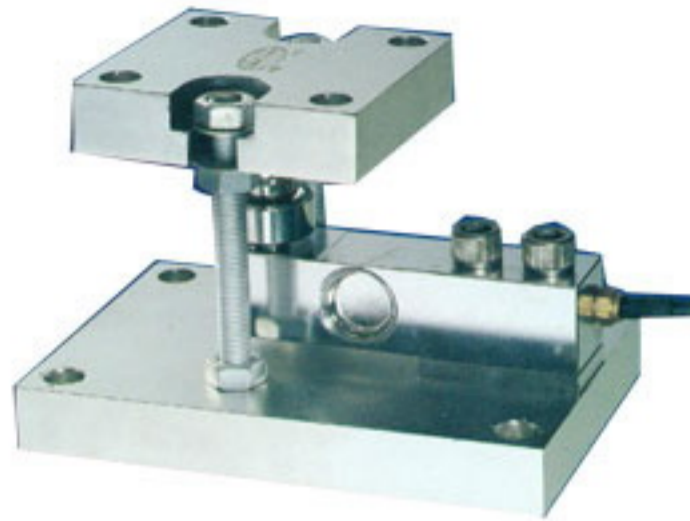

# Mouting for IDS608

SDS LOAD CELL

**Capacity:** 150,200,250,300 500,750  
1000,2000,3000,5000 kg