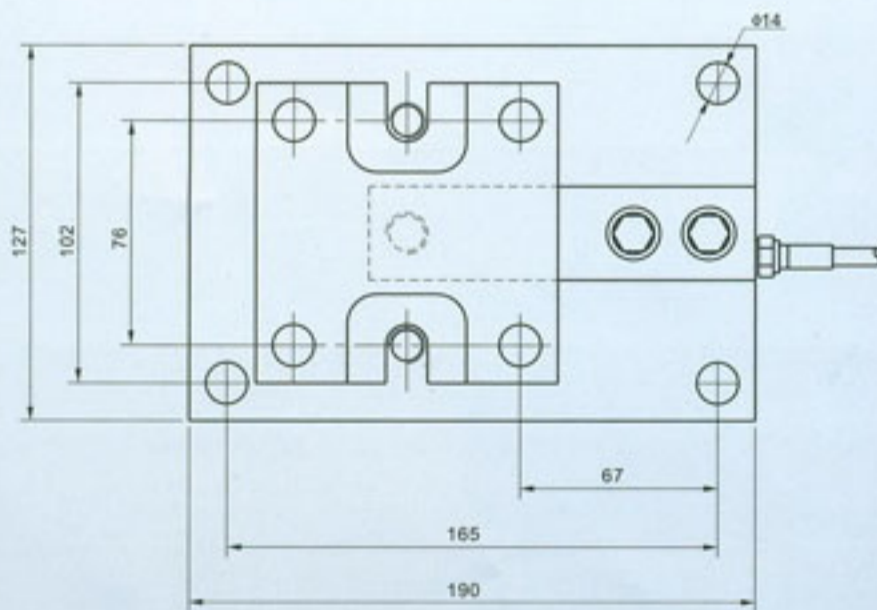

# Mouting for IDS608

SDS LOAD CELL

**Capacity:** 150,200,250,300 500,750  
1000,2000,3000,5000 kg