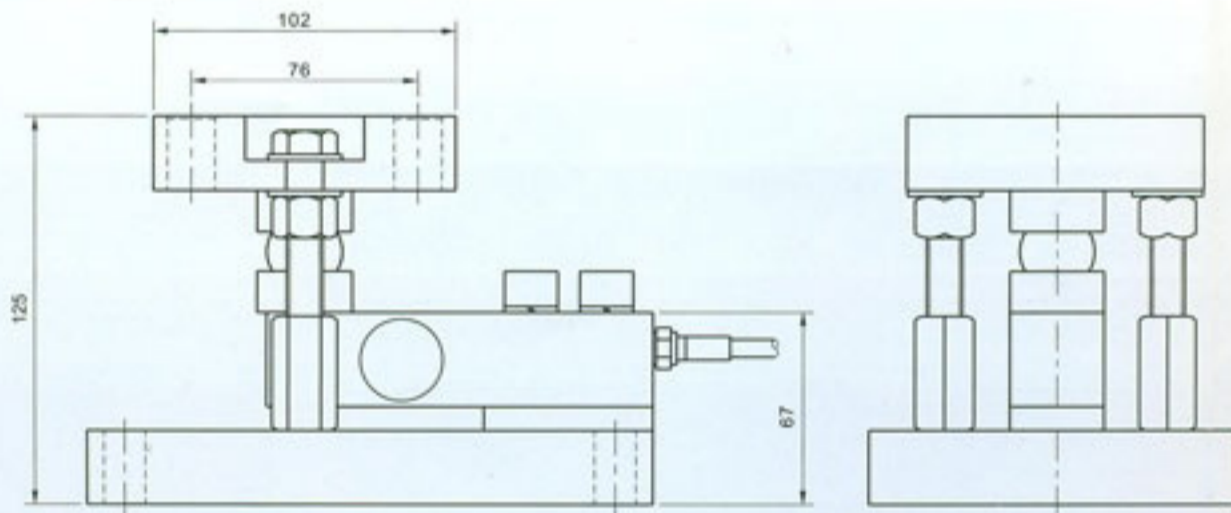

# Mouting for IDS608

SDS LOAD CELL

**Capacity:** 150,200,250,300 500,750  
1000,2000,3000,5000 kg